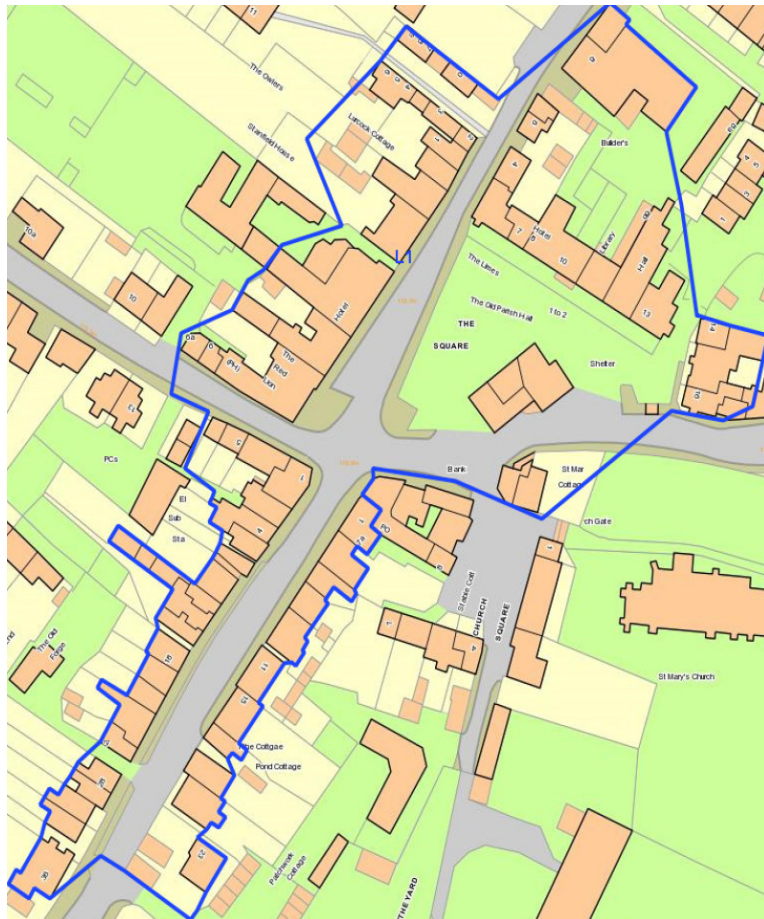

Resident's Parking Zone – Lenham (L1)

Roads Included within zone L1 (ONLY properties in the Roads listed below and within the boundary markings as shown on the map)

All roads have the following non-permit holder's restriction Monday to Saturday 08.00am–6.30pm:

2 Hours (*no return within 2 hours*)

- Faversham Road
- High Street
- Maidstone Road
- The Square