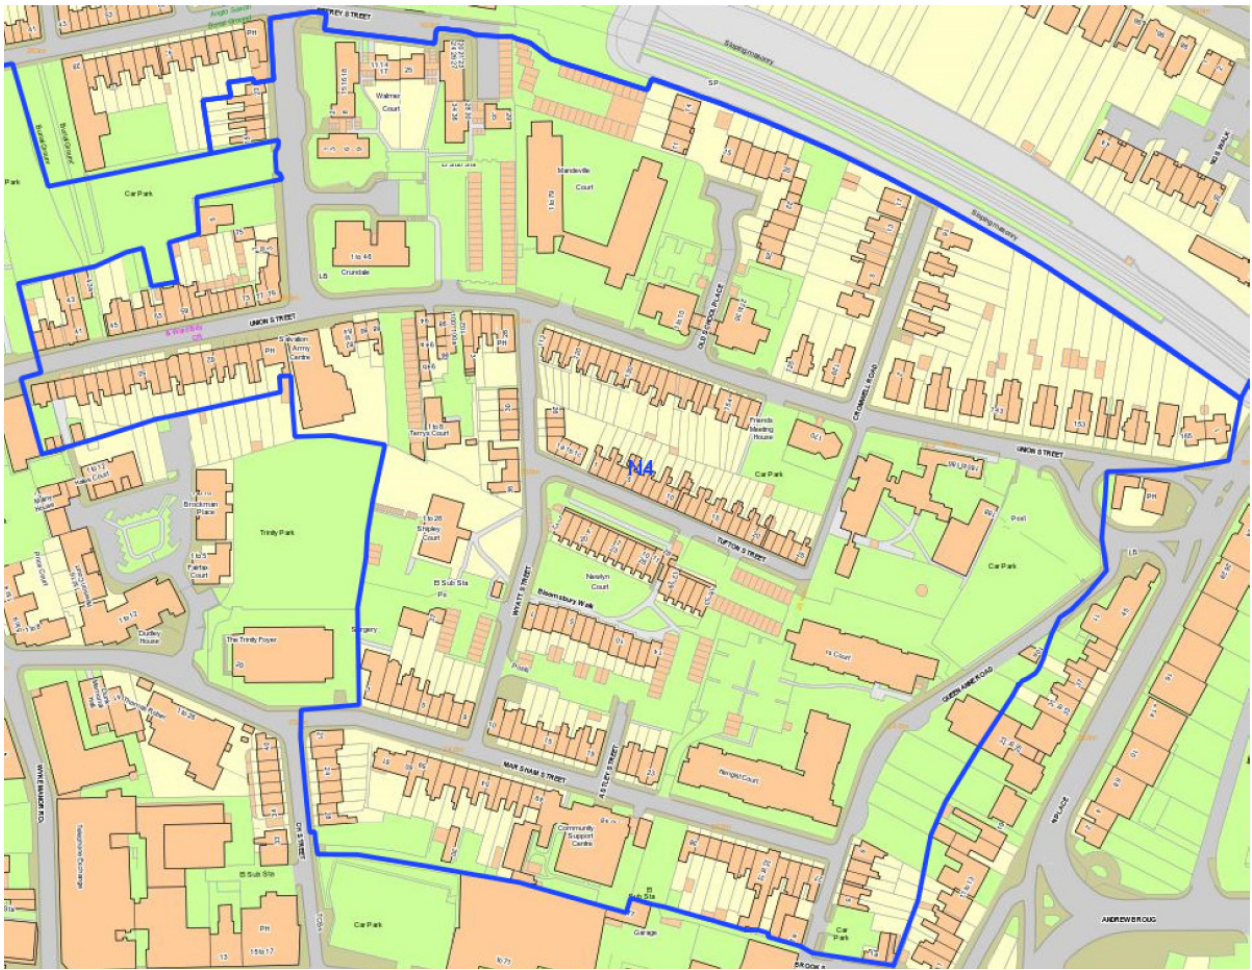

Resident's Parking Zone – North 4

Roads Included within zone North 4 (ONLY properties in the Roads listed below and within the boundary markings as shown on the map)

All roads have the following non-permit holder's restriction Mon to Sat 08.00am–6.30pm:

30 minutes (*no return within 2 hours*) please note+

N4 residents displaying valid residents permits only may park in Union Street East, Union Street West & Wheeler Street car parks Monday to Sunday 5.00pm – 08:00am without payment.

- Church Street
- Cromwell Street
- Marsham Street
- Tufton Street
- Union Street
- Queen Anne Road+
No bays in this street
- Wheeler Street
- Whatt Street
No bays in this street