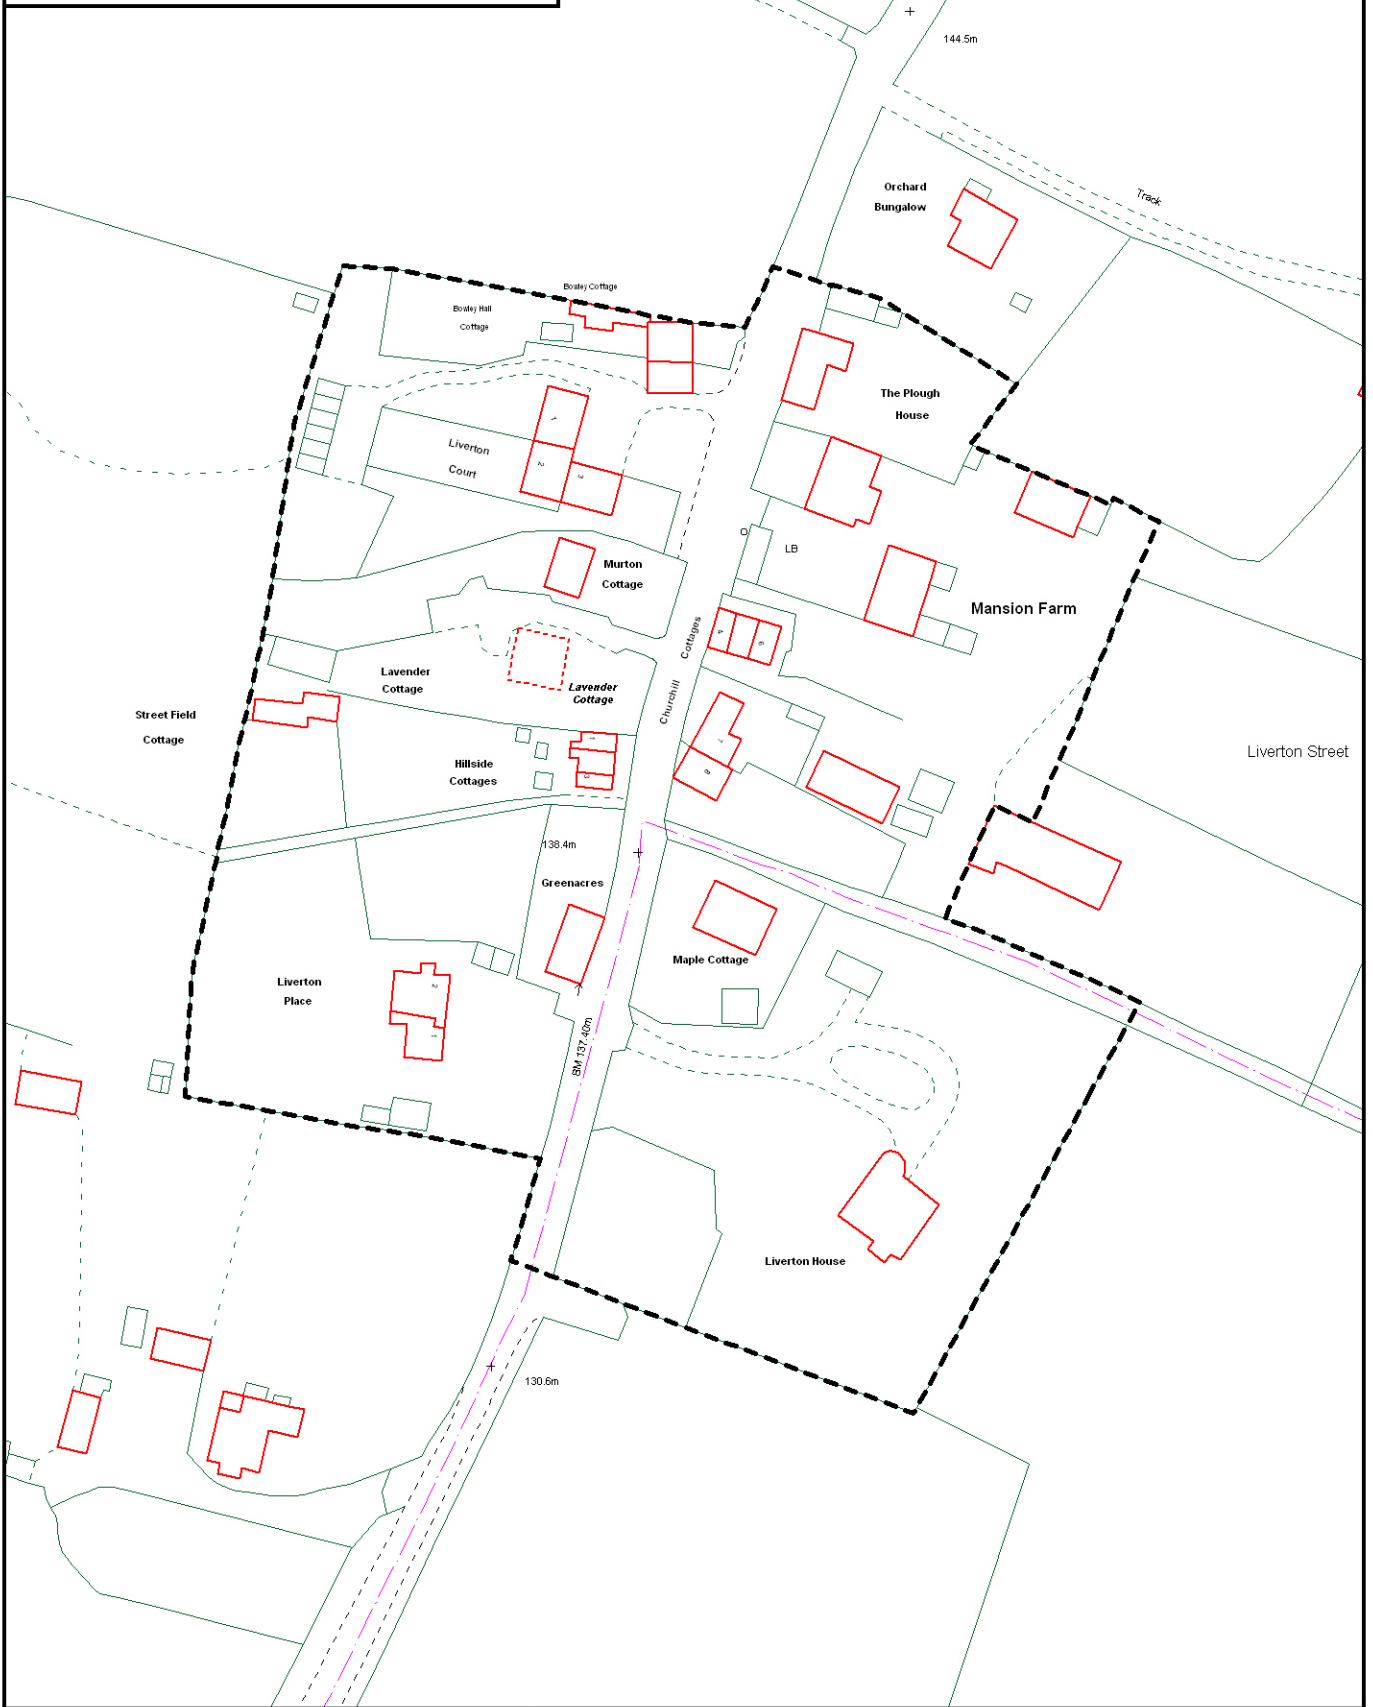

LIVERTON STREET CONSERVATION AREA

Reproduced from the Ordnance Survey mapping with the permission of the Controller of Her Majesty's Stationery Office © Crown copyright. Unauthorised reproduction infringes Crown copyright and may lead to prosecution or civil proceedings. The Maidstone Borough Council Licence No. 100019636, 2006. Scale 1:1250