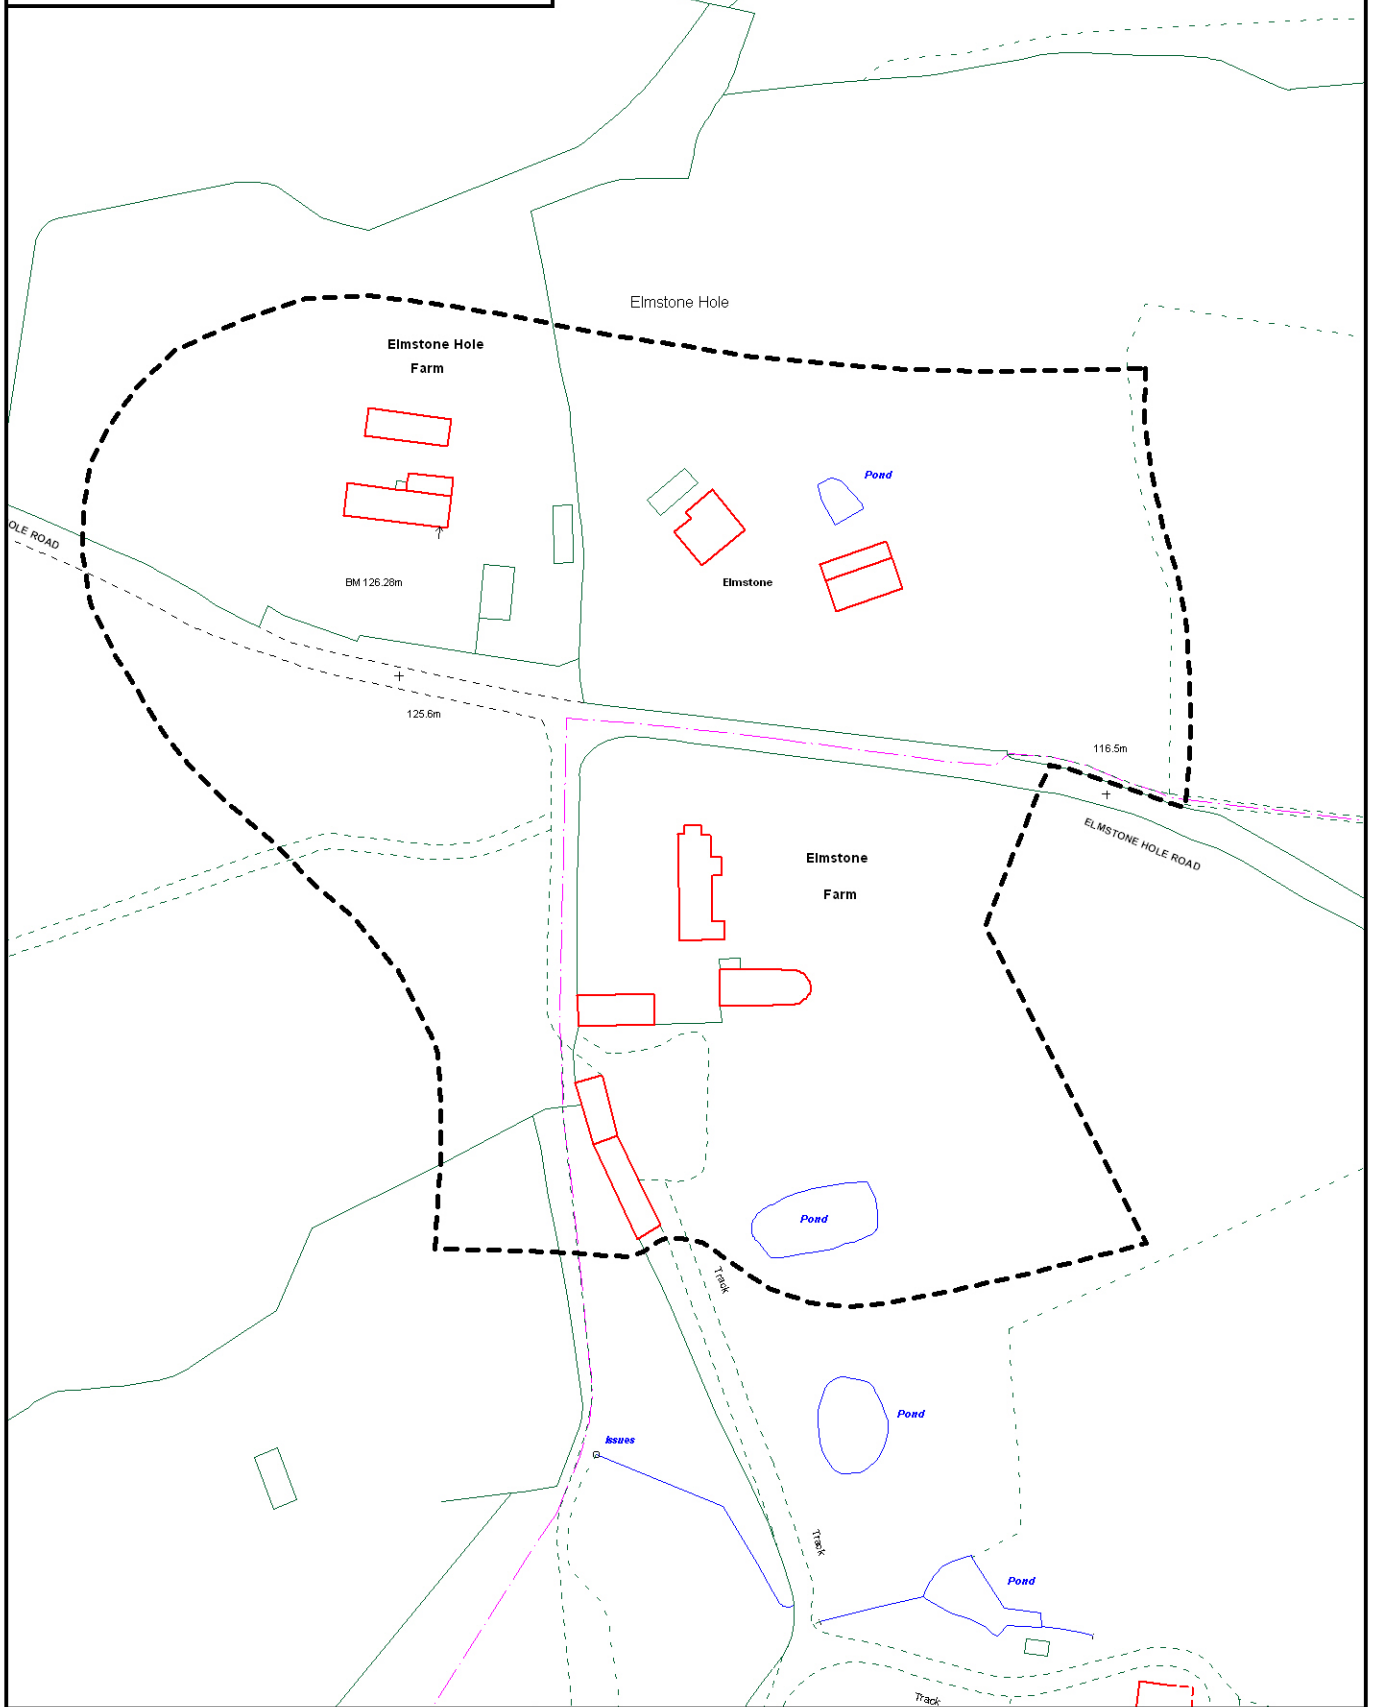

ELMSTONE HOLE CONSERVATION AREA

Reproduced from the Ordnance Survey mapping with the permission of the Controller of Her Majesty's Stationery Office © Crown copyright. Unauthorised reproduction infringes Crown copyright and may lead to prosecution or civil proceedings. The Maidstone Borough Council Licence No. 100019636, 2006. Scale 1:1250