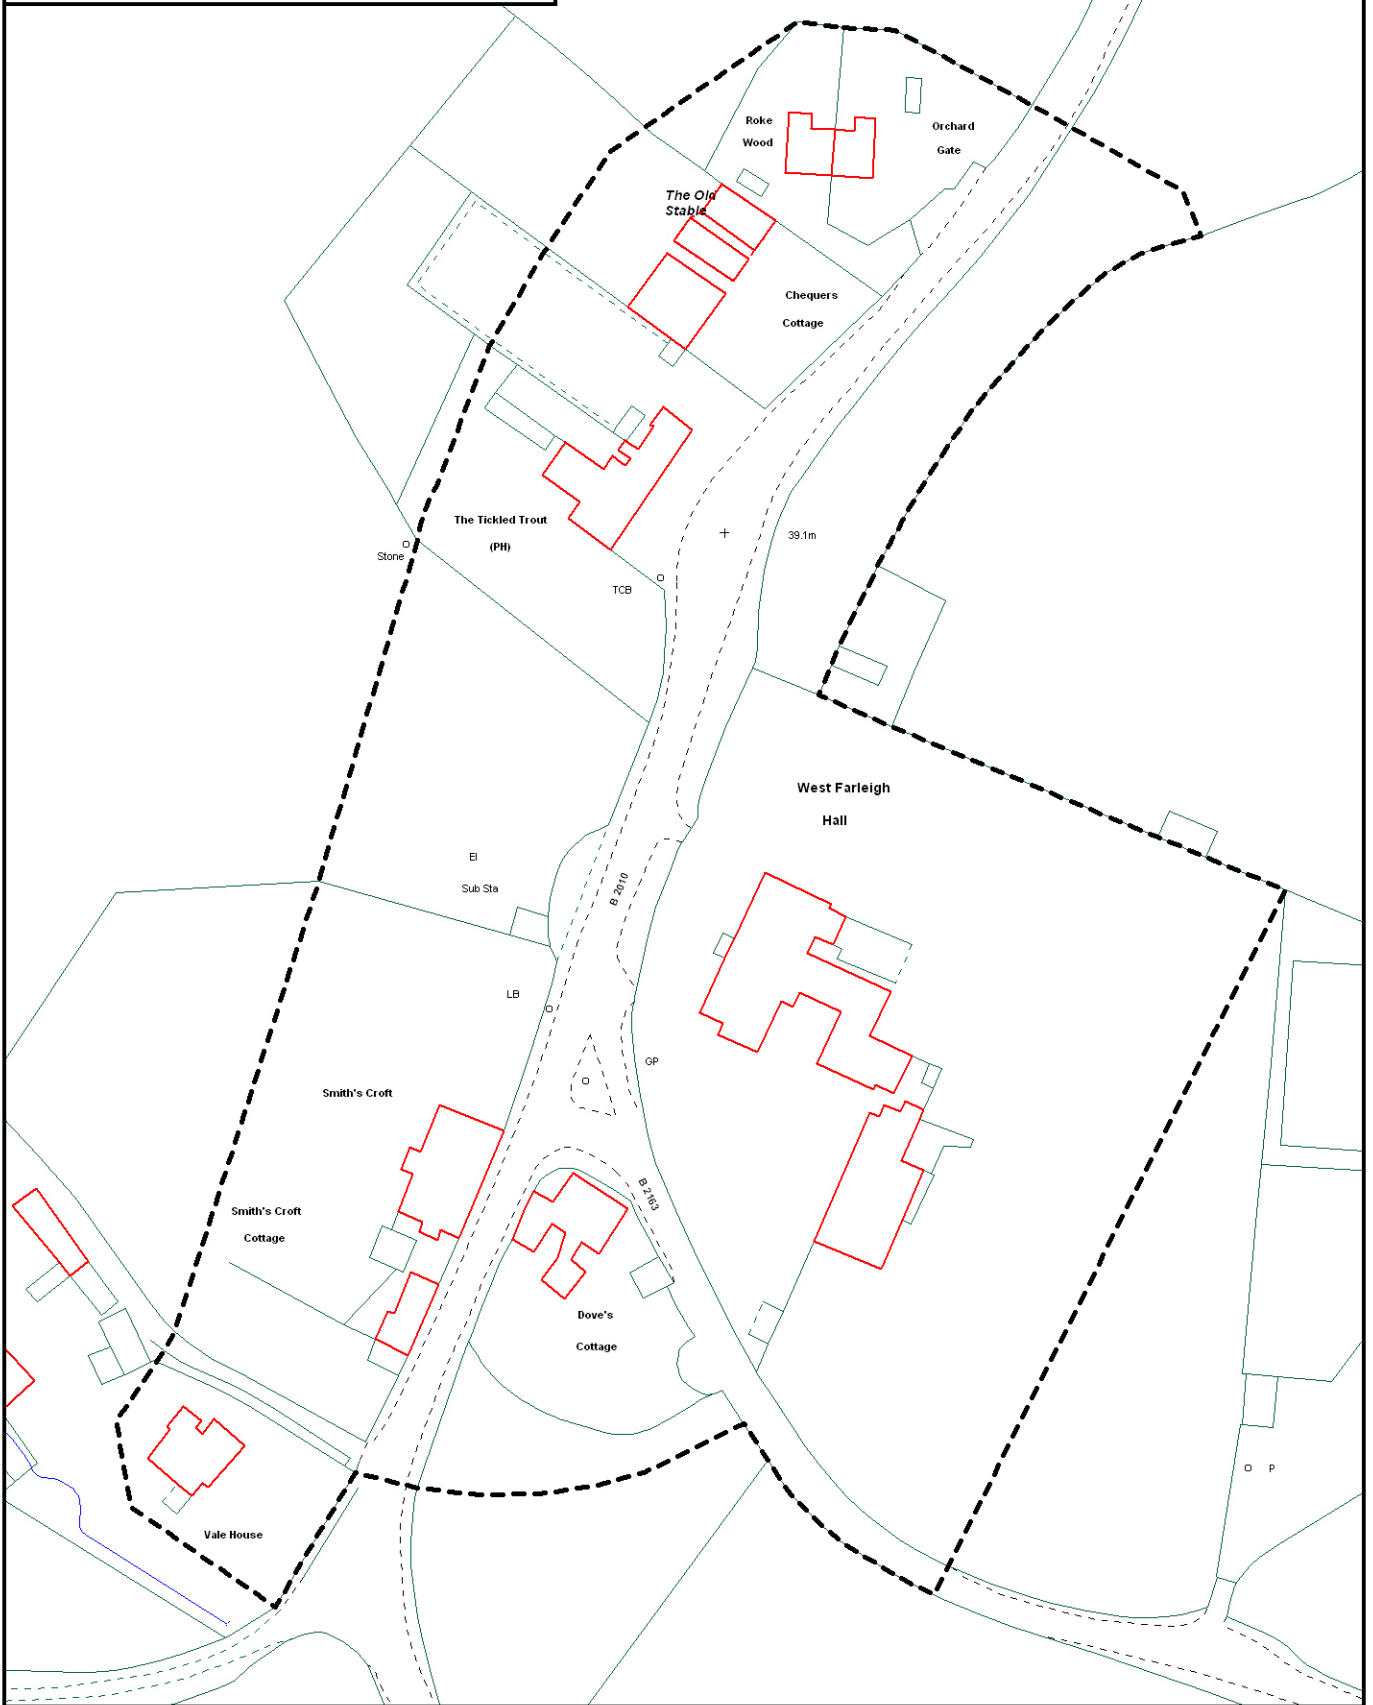

WEST FARLEIGH CONSERVATION AREA

Reproduced from the Ordnance Survey mapping with the permission of the Controller of Her Majesty's Stationery Office © Crown copyright. Unauthorised reproduction infringes Crown copyright and may lead to prosecution or civil proceedings. The Maidstone Borough Council Licence No. 100019636, 2006. Scale 1:1250