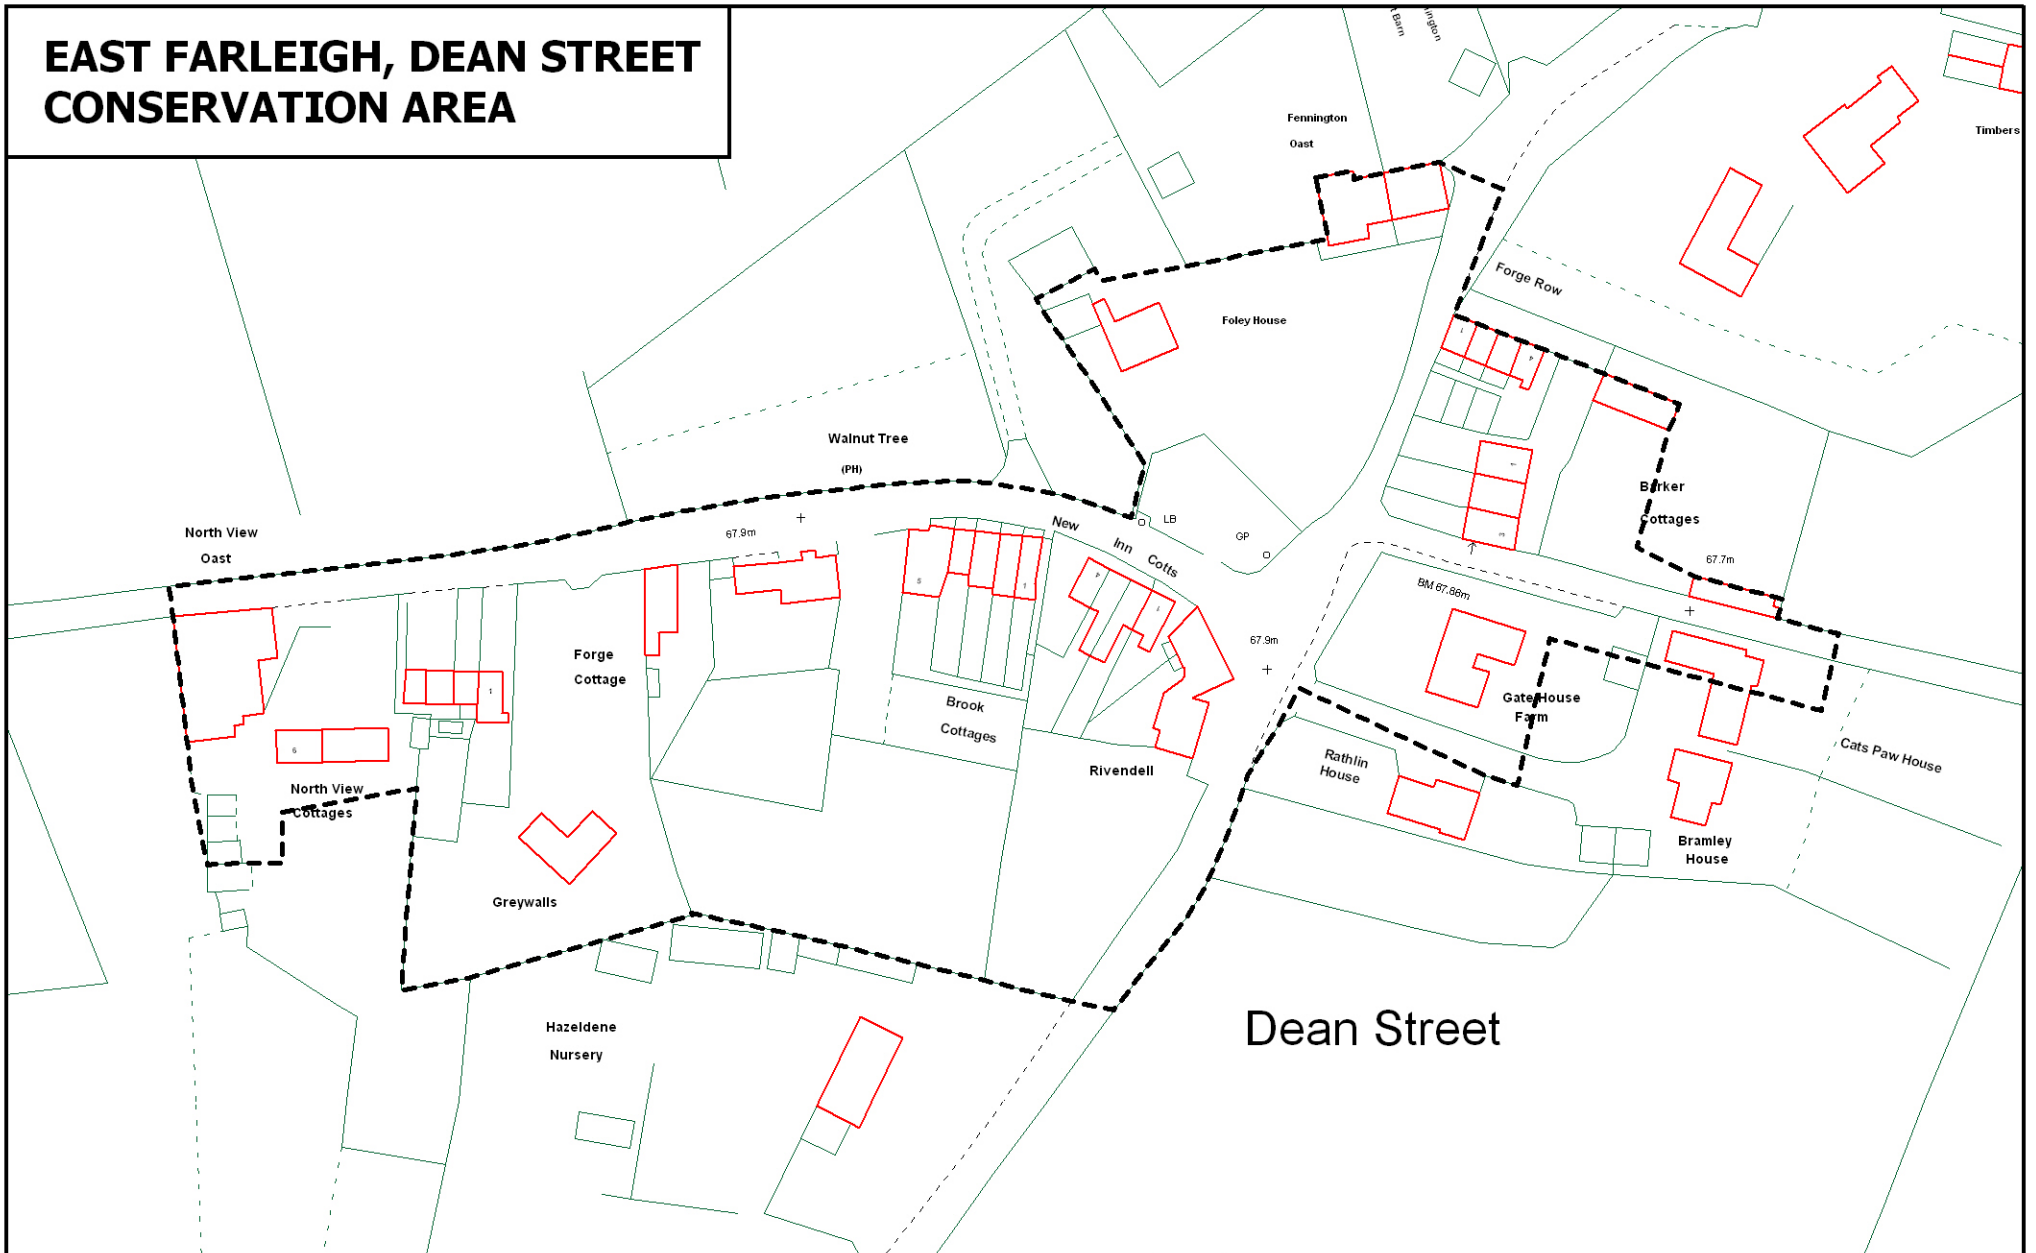

# EAST FARLEIGH, DEAN STREET CONSERVATION AREA

**THE MAIDSTONE BOROUGH COUNCIL**

Reproduced from the Ordnance Survey mapping with the permission of the Controller of Her Majesty's Stationery Office © Crown copyright. Unauthorised reproduction infringes Crown copyright and may lead to prosecution or civil proceedings. The Maidstone Borough Council, Licence No. 100019636, 2006. Scale 1:1250